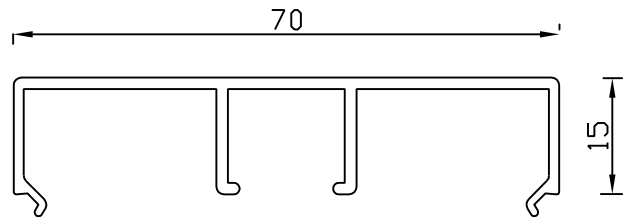

30971 Glazing Bead

30972 Universal Bar

30976 Post

30975 Door Jamb

30974 Universal Closer

30973 Track (for 92mm stud)

Design Aluminium Limited  
 15 Gabador Place, Mt Wellington  
 Auckland, New Zealand  
 tel +64 (9) 915 3600 fax +64 (9) 573 5643  
 www.aluminium.co.nz

DRAWN:	Gavin C	DATE:	08.12.05
SCALE:	N.T.S.	Drg.	

Hush Shutter  
 Partitioning Profiles