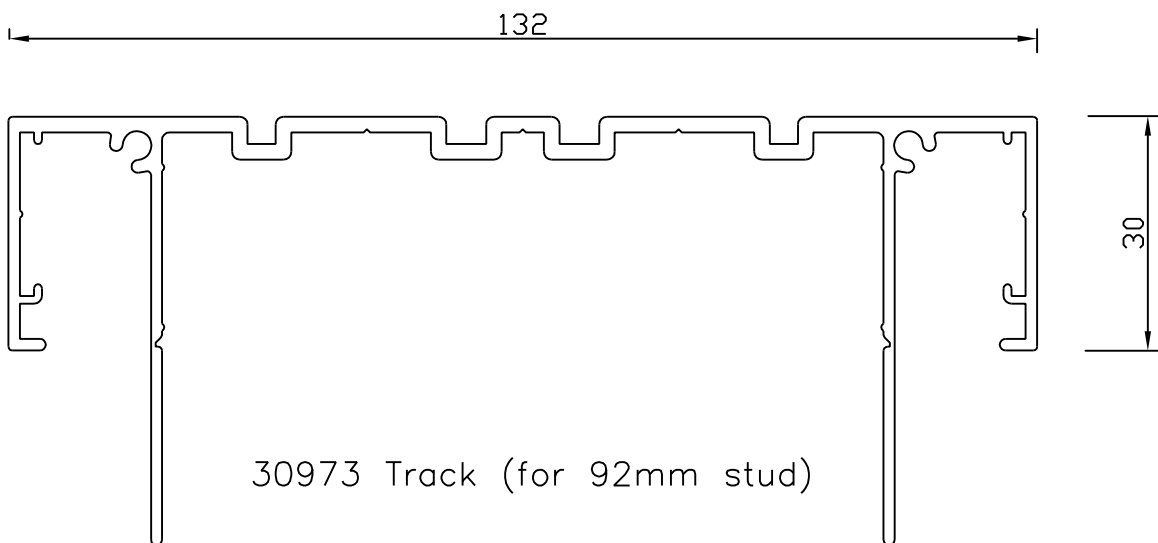

30971 Glazing Bead

30972 Universal Bar

30976 Post

30975 Door Jamb

30974 Universal Closer

30973 Track (for 92mm stud)

Design Aluminium Limited  
 15 Gabador Place, Mt Wellington  
 Auckland, New Zealand  
 tel +64 (9) 915 3600 fax +64 (9) 573 5643  
 www.aluminium.co.nz

DRAWN:	Gavin C	DATE:	08.12.05
SCALE:	N.T.S.	Drg.	

Hush Shutter  
 Partitioning Profiles