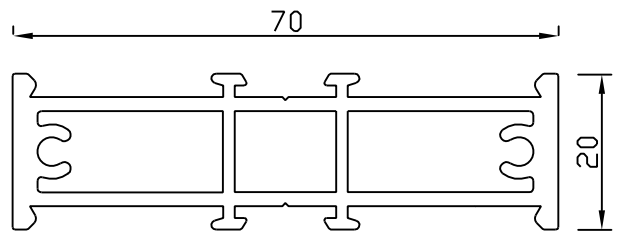

30971 Glazing Bead

30972 Universal Bar

30976 Post

30975 Door Jamb

30974 Universal Closer

30973 Track (for 92mm stud)

Design Aluminium Limited  
 15 Gabador Place, Mt Wellington  
 Auckland, New Zealand  
 tel +64 (9) 915 3600 fax +64 (9) 573 5643  
 www.aluminium.co.nz

DRAWN:	Gavin C	DATE:	08.12.05
SCALE:	N.T.S.	Drg.	

Hush Shutter  
 Partitioning Profiles