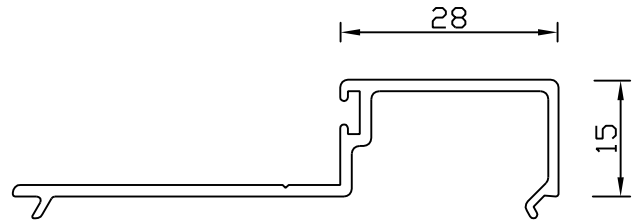

30971 Glazing Bead

30972 Universal Bar

30976 Post

30975 Door Jamb

30974 Universal Closer

30973 Track (for 92mm stud)

Design Aluminium Limited  
 15 Gabador Place, Mt Wellington  
 Auckland, New Zealand  
 tel +64 (9) 915 3600 fax +64 (9) 573 5643  
 www.aluminium.co.nz

DRAWN:	Gavin C	DATE:	08.12.05
SCALE:	N.T.S.	Drg.	

Hush Shutter  
 Partitioning Profiles