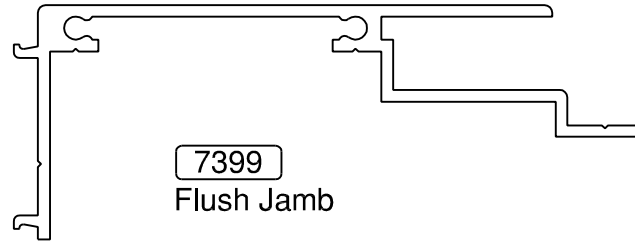

32214

Square Architrave

K298

Bevel Architrave

K299

Colonial Architrave

7397

Bullnose Architrave

7395

42mm Rebated Jamb

7399

Flush Jamb

32514

Back; 123-142mm Wall

32858

Back; 162-270mm Wall

32215

Back; 85-105mm Wall

32213

Back; 104-123mm Wall

32587

Back; 142-161mm Wall

Hush Shutter Door Jamb Profiles NTS

Design Aluminium Limited