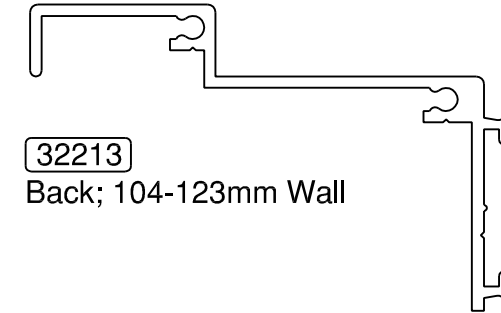

7395

42mm Rebated Jamb

7399

Flush Jamb

32514

Back; 123-142mm Wall

32858

Back; 162-270mm Wall

32215

Back; 85-105mm Wall

32213

Back; 104-123mm Wall

32587

Back; 142-161mm Wall

Hush Shutter Door Jamb Profiles NTS

Design Aluminium Limited