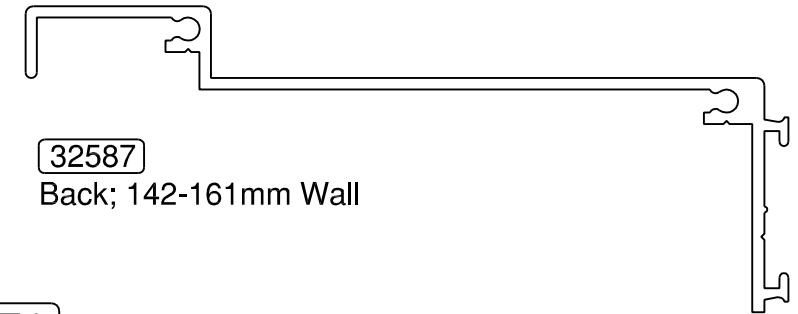

7395

42mm Rebated Jamb

7399

Flush Jamb

32514

Back; 123-142mm Wall

32858

Back; 162-270mm Wall

32215

Back; 85-105mm Wall

32213

Back; 104-123mm Wall

32587

Back; 142-161mm Wall

Hush Shutter Door Jamb Profiles NTS

Design Aluminium Limited