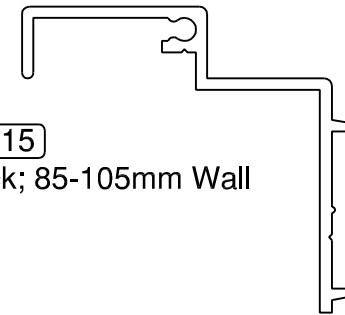

7395

42mm Rebated Jamb

7399

Flush Jamb

32514

Back; 123-142mm Wall

32858

Back; 162-270mm Wall

32215

Back; 85-105mm Wall

32213

Back; 104-123mm Wall

32587

Back; 142-161mm Wall

Hush Shutter Door Jamb Profiles NTS

Design Aluminium Limited