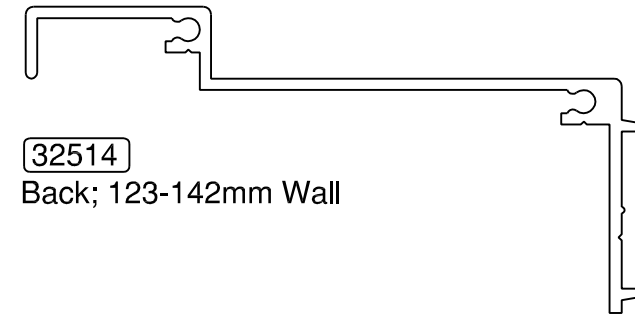

32214

Square Architrave

K298

Bevel Architrave

K299

Colonial Architrave

7397

Bullnose Architrave

7395

42mm Rebated Jamb

7399

Flush Jamb

32514

Back; 123-142mm Wall

32858

Back; 162-270mm Wall