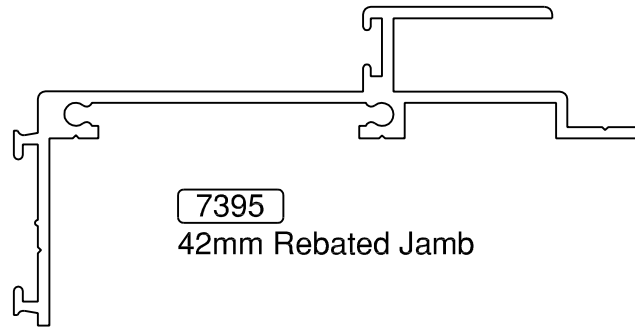

32214

Square Architrave

K298

Bevel Architrave

K299

Colonial Architrave

7397

Bullnose Architrave

7395

42mm Rebated Jamb

7399

Flush Jamb

32514

Back; 123-142mm Wall

32858

Back; 162-270mm Wall